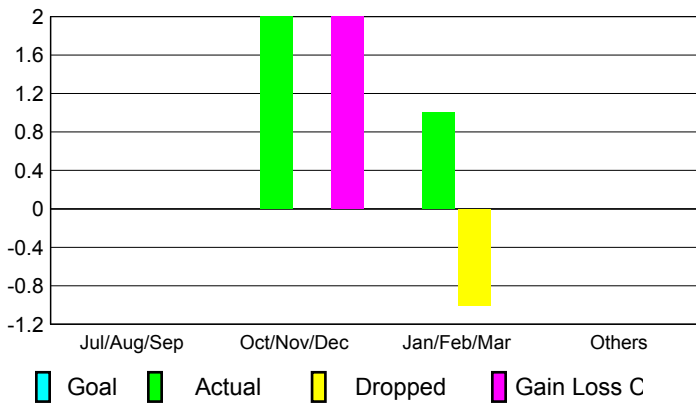

## CLUBS

**Club Results  
2009-2010**

**Clubs  
2008-2009**

Month	New Club Goal	Actual New Clubs	Actual Dropped Clubs	Gain/Loss of Clubs	Gain/Loss of Clubs
Jul/Aug/Sep	0	0	0	0	0
Oct/Nov/Dec	0	2	0	2	0
Jan/Feb/Mar	0	1	-1	0	0
Apr/May/Jun	0	0	0	0	0
<b>Totals</b>	<b>0</b>	<b>3</b>	<b>-1</b>	<b>2</b>	<b>0</b>

### Club Results 2009-2010

Goal, New, Dropped, Gain/Loss

### Comparison of Club Gain/Loss

Current Year Compared to the Previous Year