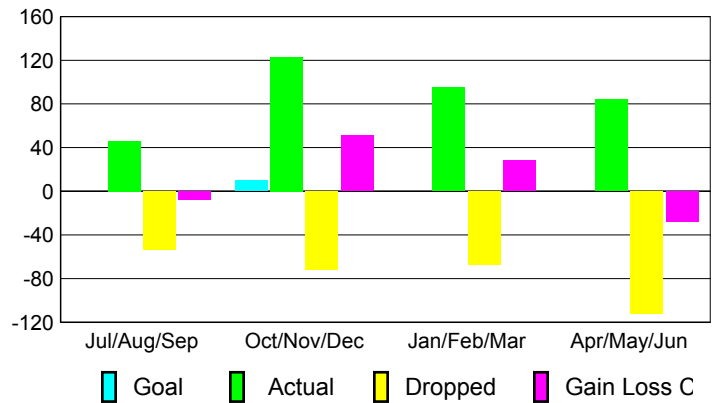

### YTD Status Quo Clubs 2009-2010

Status Quo Clubs Compared to Status Quo Members

## MEMBERSHIP

**Membership Results  
2009-2010**

**Membership  
2008-2009**

Month	Net Memb Goal	Actual New Memb	Actual Dropped Memb	Gain/Loss of Memb	Gain/Loss of Memb
Jul/Aug/Sep	0	46	-54	-8	11
Oct/Nov/Dec	10	123	-72	51	-39
Jan/Feb/Mar	0	95	-67	28	-2
Apr/May/Jun	0	84	-112	-28	-33
<b>Totals</b>	<b>10</b>	<b>348</b>	<b>-305</b>	<b>43</b>	<b>-63</b>

### Membership Results 2009-2010

Goal, New, Dropped, Gain/Loss

### Comparison of Membership Gain/Loss

Current Year Compared to the Previous Year