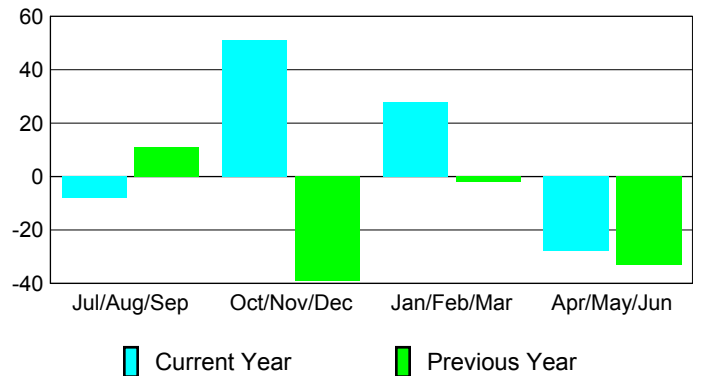

Comparison of Membership Gain/Loss

Current Year Compared to the Previous Year