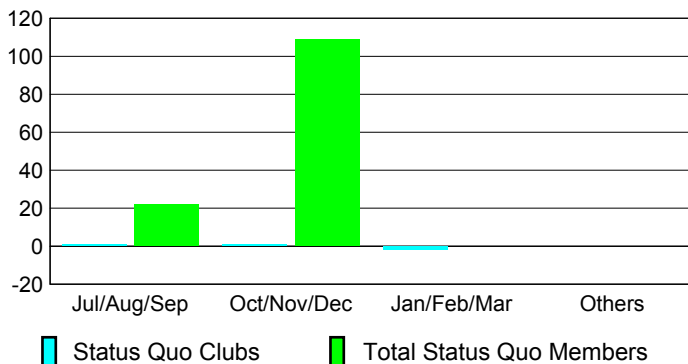

## CLUBS

**Club Results  
2009-2010**

**Clubs  
2008-2009**

Month	New Club Goal	Actual New Clubs	Actual Dropped Clubs	Gain/Loss of Clubs	Gain/Loss of Clubs
Jul/Aug/Sep	0	0	0	0	0
Oct/Nov/Dec	0	2	0	2	0
Jan/Feb/Mar	0	1	-1	0	0
Apr/May/Jun	0	0	0	0	0
<b>Totals</b>	<b>0</b>	<b>3</b>	<b>-1</b>	<b>2</b>	<b>0</b>

### Club Results 2009-2010

Goal, New, Dropped, Gain/Loss

### Comparison of Club Gain/Loss

Current Year Compared to the Previous Year

### YTD Status Quo Clubs 2009-2010

Status Quo Clubs Compared to Status Quo Members